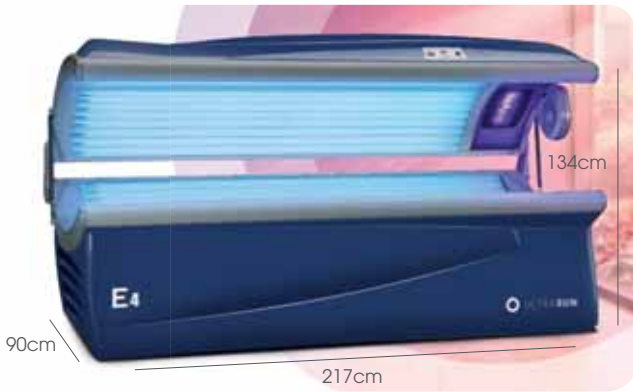

ULTRASUN E4

ULTRASUN E4-2

€ 5.990

Top Lamps	16 x Sunfit X3 100W E-Tronic | 176 cm
Base Lamps	16 x Sunfit XL3 120W E-Tronic | 190 cm
Facial Lamps¹	2 x Sunfit WL 500W High-Pressure

ULTRASUN E4-0

€ 5.190

Top Lamps	16 x Sunfit XL3 120W E-Tronic | 190 cm
Base Lamps	16 x Sunfit XL3 120W E-Tronic | 190 cm

AVAILABLE COLOURS

AVAILABLE COLOURS

STANDARD EQUIPPED WITH

Lumax Control

Electronic Ballasts¹

BodyCooler

Facial Lamps
(only E4-2)

ADDITIONAL OPTIONS

CollaTan Lamps
€ 10 per Lamp
(only E4-0)

Special Ultrasun E4-2 and E4-0 BULK Deals available

Ask our Sales team for further information on special packaging and shipping costs.

¹ High-Pressure lamps excluded.